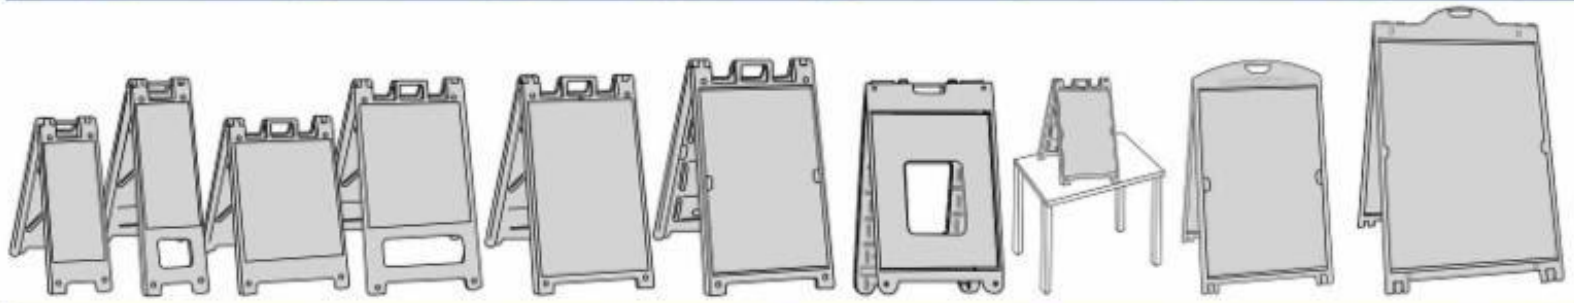

Quik Sign®	SimpoSquare™20	SimpoSquare™24	Signicade®MDX	SimpoSign®II	Wind Sign II	Wind Sign Deluxe	Wind Sign II	Wind Sign Deluxe
24" x 18" w/riider 22" x 6" or larger	20" x 20" w/riider 22" x 6" or larger	24" x 24" w/riider 26" x 6" or larger	18" x 24"	22" x 28" w/riider 24" x 6" or larger	24" x 36"	28" x 44"	24" x 36"	28" x 44"
					Quick-Change™ Frames		Snap Frames	
Colors:	Colors:	Colors:	Colors:	Colors:	Colors:	Colors:	Colors:	Colors:

Minicade®	Narrowcade®	Squarecade™36	Squarecade™45	Signicade®	Signicade®Deluxe	Econo Classic	Mini Signicade®Deluxe	The Metropolitan™	The Billboard™
12" x 24"	12" x 24"	24" x 24"	24" x 24"	24" x 36"	24" x 36"	24" x 36"	Countertop Frame 8.5" x 11"	24" x 36" w/riider 26.5" x 9" or larger & Side Signs	36" x 48" w/riider 38.5" x 10" or larger & Side Signs
Colors:	Colors:	Colors:	Colors:	Colors:	Colors:	Colors:	Colors:	Colors:	Colors:

T-cade™	Realicade®	Brochure Box	Gemstone™ Valet & Parking Lot Signs	Rock-It™18 Portable Post Sign Stand	Rock-It™24 Portable Post Sign Stand	30 lb. Rubber Base & Post	60 lb. Rubber Base & Post
Various	24" x 18" w/riider 24" x 6"	8.5" x 11"	8" x 36"	base: 18" x 19.5" post: 60"H	base: 24" x 25.5" post: 60"H	base: 18.5" x 18.5" post: 60"H	base: 18.5" x 18.5" post: 60"H
Colors:	Colors:	Colors:	Colors:	Post Colors: Base Colors:	Post Colors: Base Colors:	Post Colors: Base Colors:	Post Colors: Base Colors: